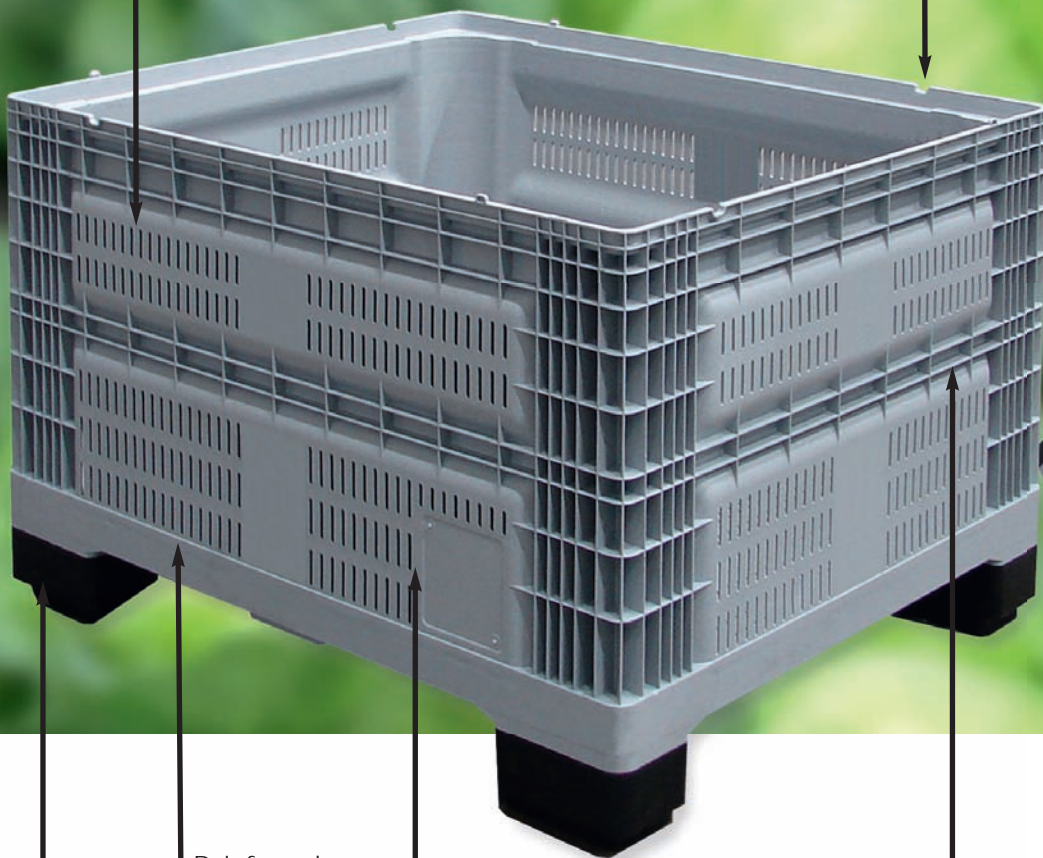

PALOXE

Its strength is its lightness

NEW

Materials Handling
in Plastic

PALOXE

1200x1000x780 mm

- Large internal volume: 700 litres
- Reinforced corner sections for high imposed loads
- Additional stabilisation of the sidewalls by ribs
- Resistant against weather factors and UV radiation
- Constant weight
- 100 % recyclable
- Plastic material approved for food contact
- Simple repair exchange of longitudinal runners or feet
- Easy-to-clean thanks to round corner sections on the inside
- Space for labelling

Internal dim.: 1145x945x620 mm
 Usable internal height: 590 mm
 Volume: 700 litres
 Loading capacity: 500 kg
 Stack weight capacity: 3300 kg
 Weight: see table below (+/-3%)

Order no.	Sidewalls	Base	Subframe	Weight
30-1210-1004	slotted	slotted	4 feet	32.0 kg
30-1210-1003	slotted	slotted	2 runners	33.5 kg
30-1210-1010	slotted	slotted	3 runners	37.0 kg
30-1210-1002	solid	solid	4 feet	33.0 kg
30-1210-1001	solid	solid	2 runners	35.0 kg
30-1210-1009	solid	solid	3 runners	38.5 kg

Order no.	Accessory part	Colour	Weight
21-0299	lid PE/PS	black	3.65 kg

Skitted sidewalls and base

Stack safeguard in the upper edge for counter stacking

Reinforced base edge

Space for labelling

Thanks to secured counter stacking, 3 empty Paloxes can be stored in a space-saving fashion. Space savings: 33 %.